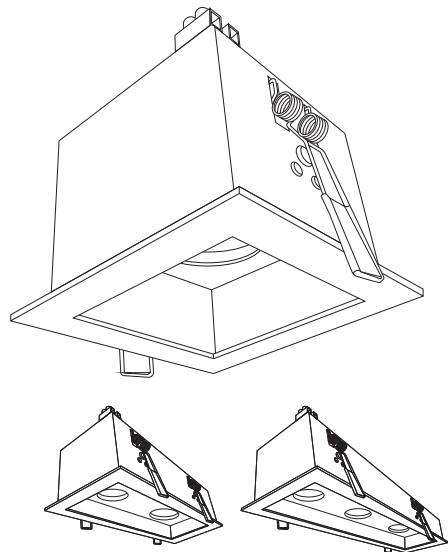

troll[®]

Zas Cube

INSTRUCCIONES DE MONTAJE
ASSEMBLY INTRUCTIONS
INSTRUCTIONS DE MONTAGE
ISTRUZIONI DI MONTAGGIO
MONTAGE ANLEITUNG

LUXIONA
www.luxiona.com

11.0452.1...

Cautions:

1. Switch-off the power supply before any installation and maintenace operations.
2. Installation should be carried out by a suitably qualified person in accordance with good electrical practice and the appropriate national wiring regulations.
3. Connect this lighting according to voltage and frequencies mention on driver.